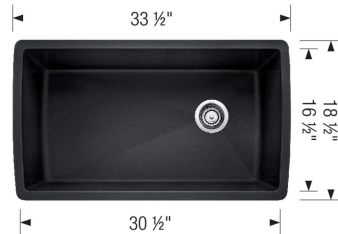

DIAMOND SUPER SINGLE SILGRANIT

Sink Specifications

Color	SKU
Cinder	441764
Truffle	441765
White	441767
Anthracite	441768
Biscuit	441769
Metallic Gray	441770
Café	441771
Concrete Gray	442752
Coal Black	442916

Design and Planning Tips

- Min cabinet size: 36 in
- Bowl depth: 9,5 in (240.0 mm)

What is included:
Installation instructions
Cut-out template
Limited Lifetime Warranty

Undermount installation only
Minimum cabinet size: 36"
Cut-out Dimensions:
Cut-out Length: 30.75"
Cut-out Width: 16.75"
Cut-out Below Counter Depth: 10.29"
Sink Bowl Dimensions:
Sink Bowl Length (left-to-right): 30.5"
Sink Bowl Width (front-to-back): 16.5"
Sink Bowl Depth: 9.5"
Drain hole compatible with 3.5" strainers or waste flanges
To protect from damage, this model must be shipped on a pallet.
Codes/Standards: CSA B45.8-18/IAPMO Z403-2018